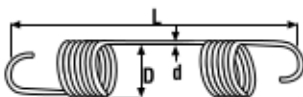

## BRAKE SHOE SPRINGS

XP.0132.01

Brake spring pin  
6mm x 80mm (d x L)

**XP.0132.01**  
**Size**

XT.0001.01

Brake shoe spring  
5mm x 23mm x 145mm

**XT.0001.01**  
**Size**

05.58.5657

Brake spring pin  
5mm x 28mm x 203mm

**05.58.5657**  
**Size**

CJ04291

Brake spring spring  
4mm x 26mm x 235mm  
388 993 7110& 81 97610 0118

**CJ04291**  
**Size**  
**Replacement**  
**Part No.**

**DIMENSIONS: d x D x L**

# PRECISION MANUFACTURED COMPONENTS

## BRAKE SHOE SPRINGS

CJ05084

Brake spring spring  
4.5mm x 22.5mm x 215mm  
81.97610 0123 & 346 993 03 10

**CJ05084**  
**Size**  
**Replacement**  
**Part No.**

XT.7003.01

Brake shoe spring  
4.5mm x 22.5mm x 202mm